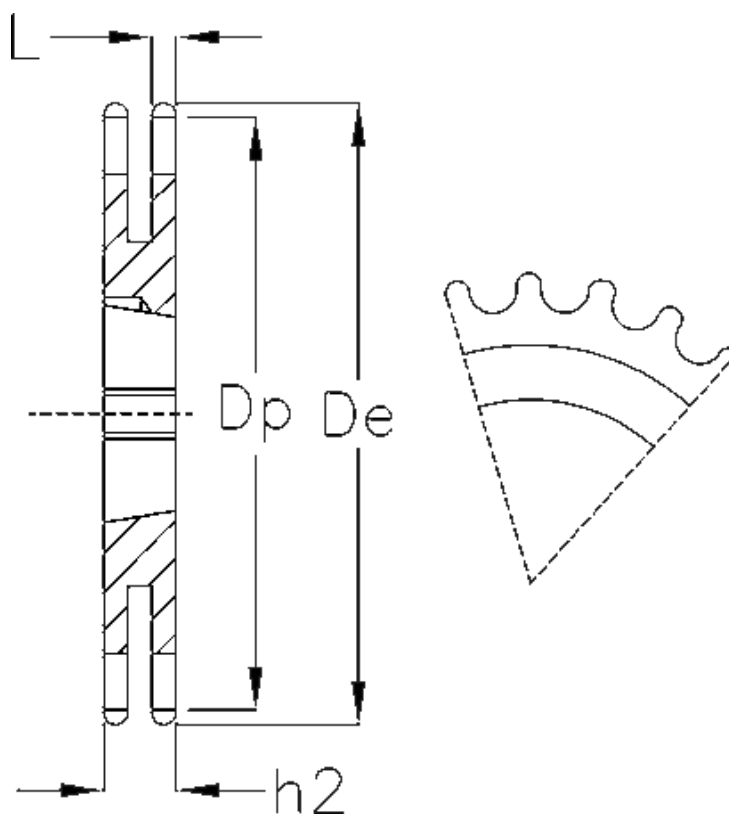

Article number: 616032006027

Description: Taperbored sprocket 10 B-2 Z=27 duplex  
for bushing 2012

## Measures

Buchse = 1610  
C = 1.6  
Chain = 10 B-2  
Chain size = 5/8" x 3/8"  
De = 144  
Dp = 136.75  
H = 25.5  
h2 = 25.5

Material = Stål  
Number of teeth = 27